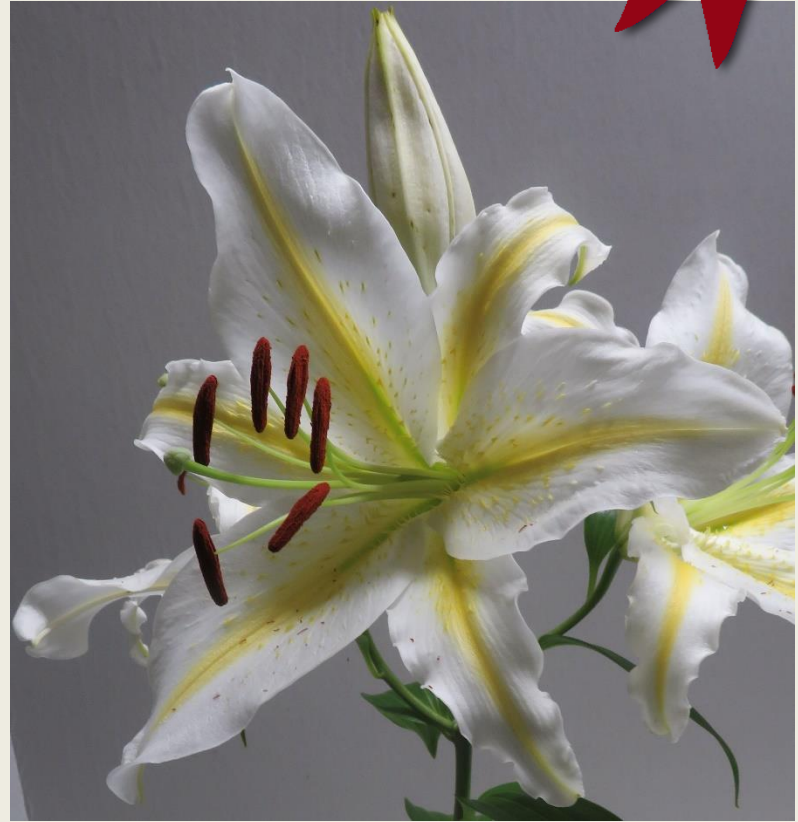

Single stem of a *Lilium* species or its variant

'*L. maritimum*', exhibited by **Martin Toon**

Section: D, Class:32

SINGLE STEMS OF LILIUM SPECIES AND THEIR NATURAL VARIANTS

Single stem of a Lilium species or its variant

SINGLE STEMS OF LILIUM SPECIES AND THEIR NATURAL VARIANTS

Single stem of a *Lilium* species or its variant

'L. auratum var virginale exhibited by **Jane Hammond**
Section: D, Class:32

SINGLE STEMS OF LILIUM SPECIES AND THEIR NATURAL VARIANTS