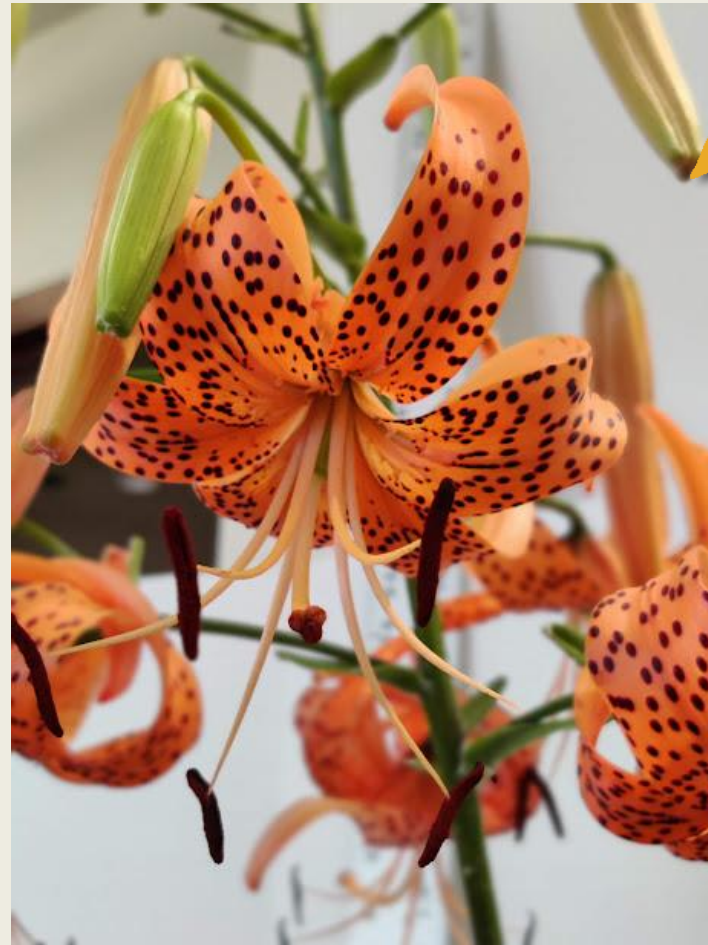

SINGLE STEMS OF LILIUM SPECIES AND THEIR NATURAL VARIANTS

Single stem of a *Lilium* species or its variant

'*L. Tigrinum Lancifolium*' exhibited by **Jim Daniel**
Section: D, Class:32