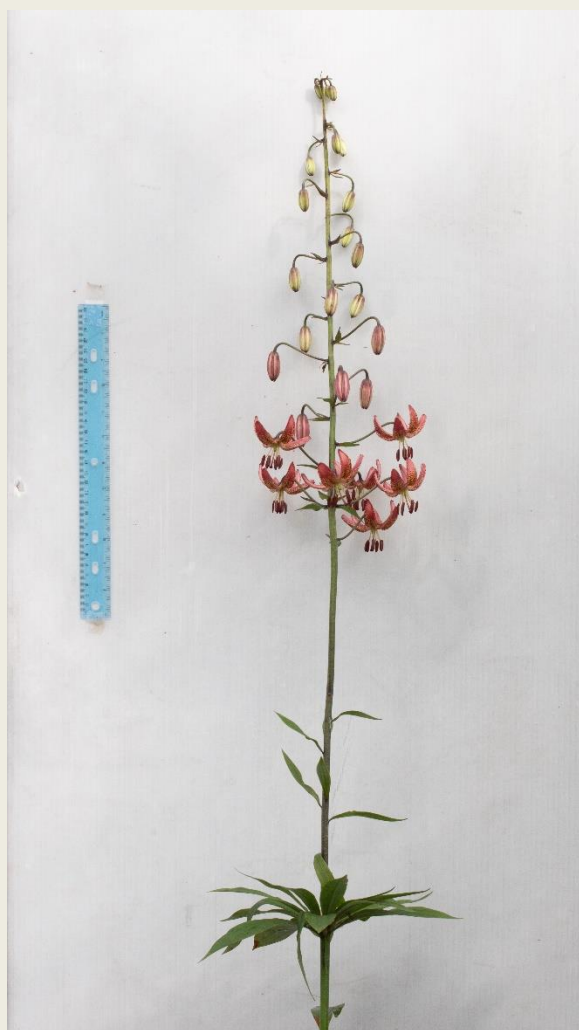

Martagon Hybrids

(Div. II), any colour

'Gold Red Star', exhibited by **Justin Pasula**

Section: A, Class:4